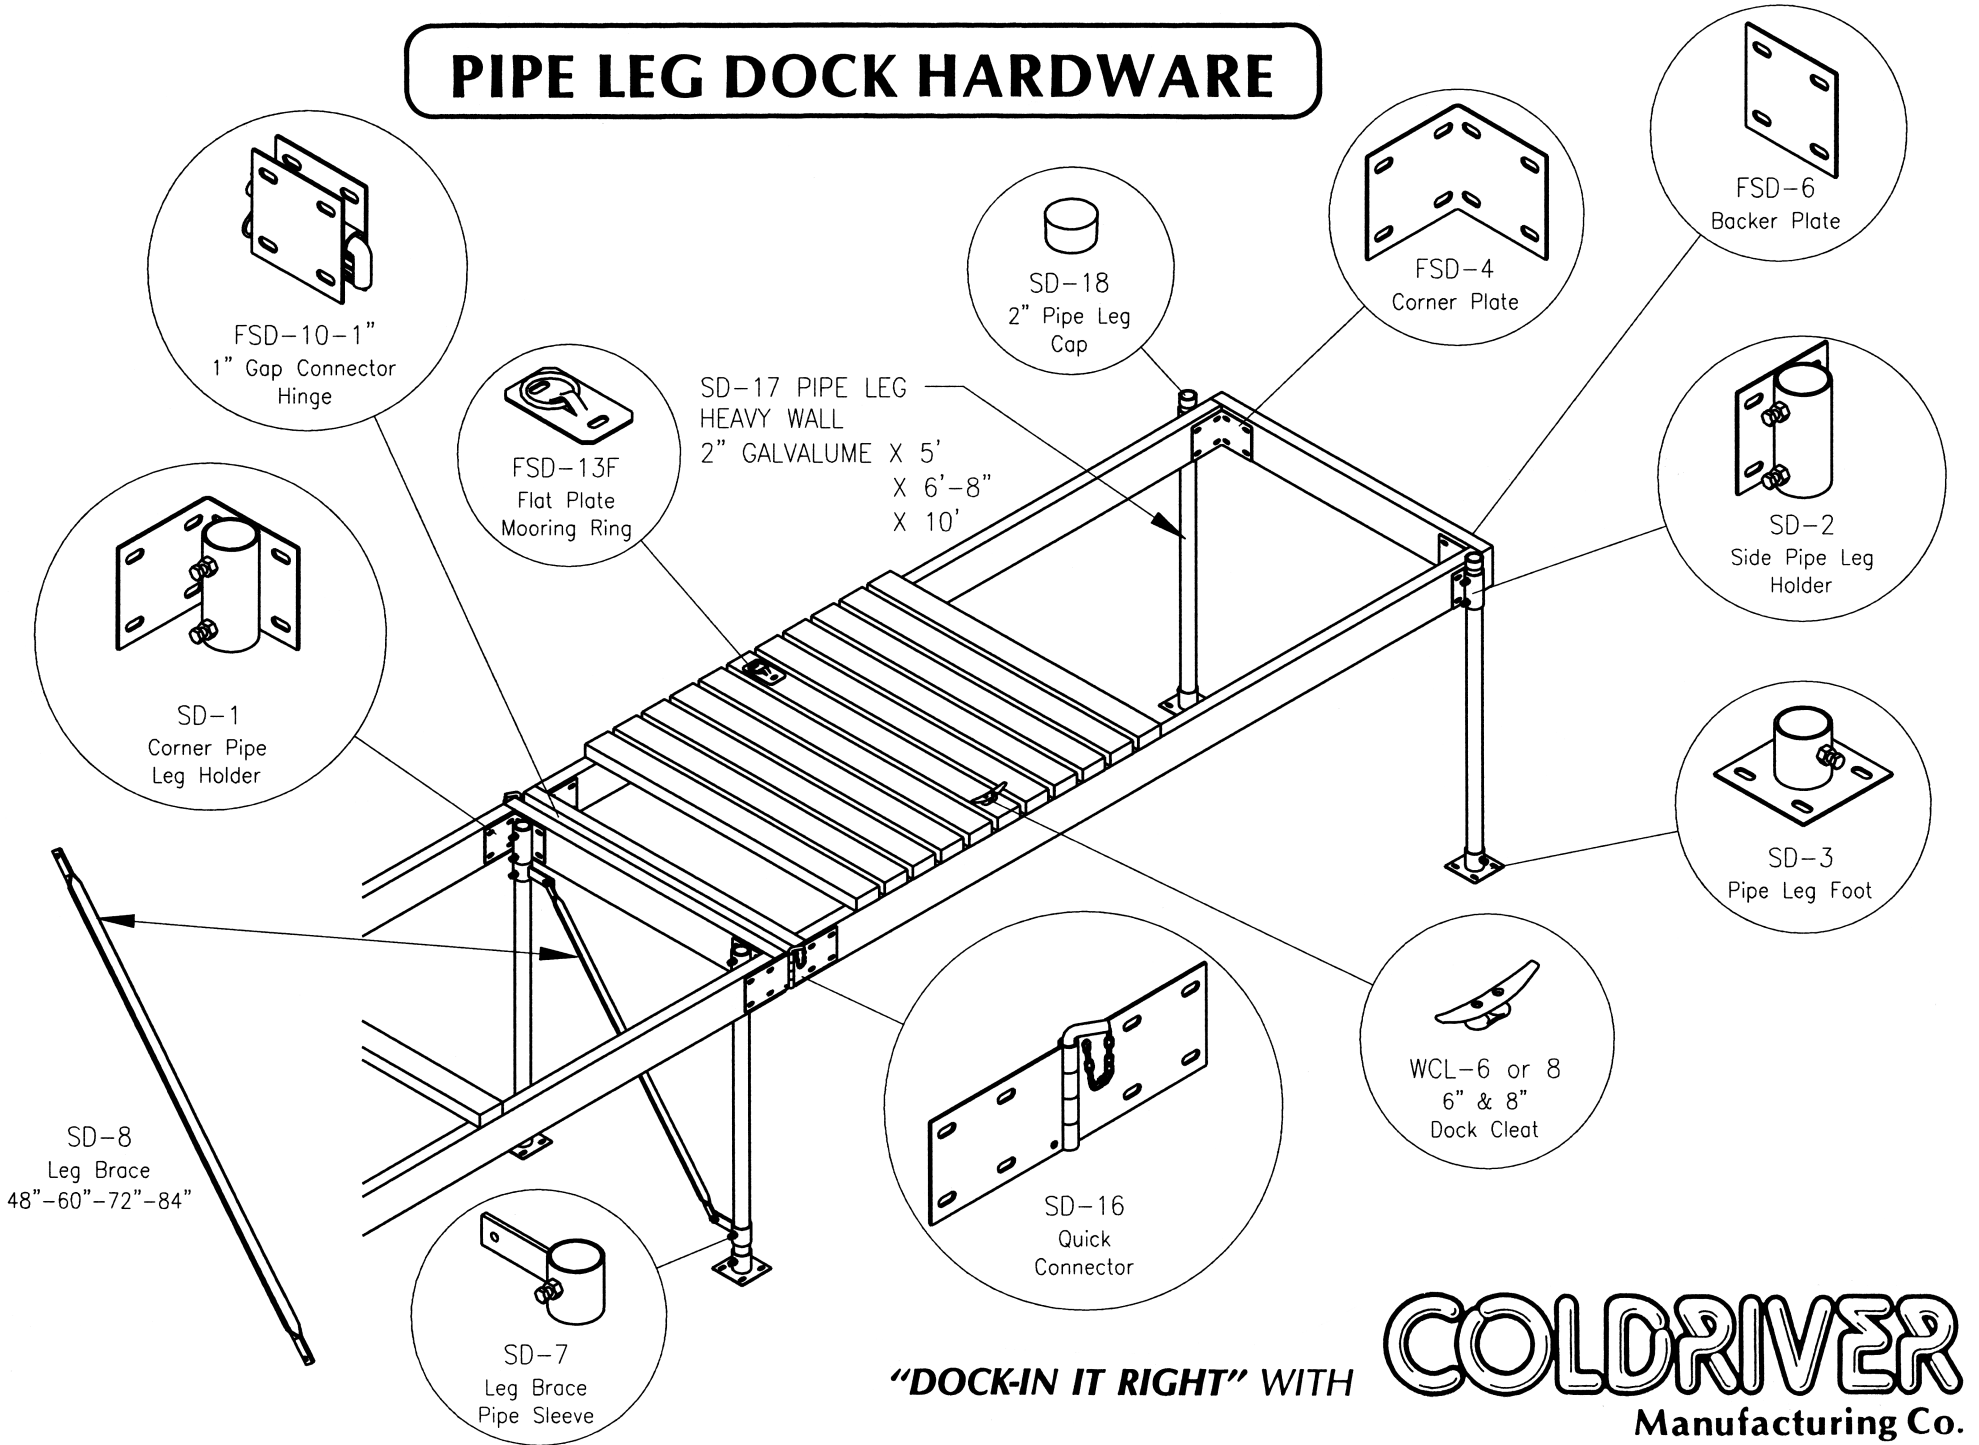

PIPE LEG DOCK HARDWARE

"DOCK-IN IT RIGHT" WITH

COLDRIVER

Manufacturing Co.